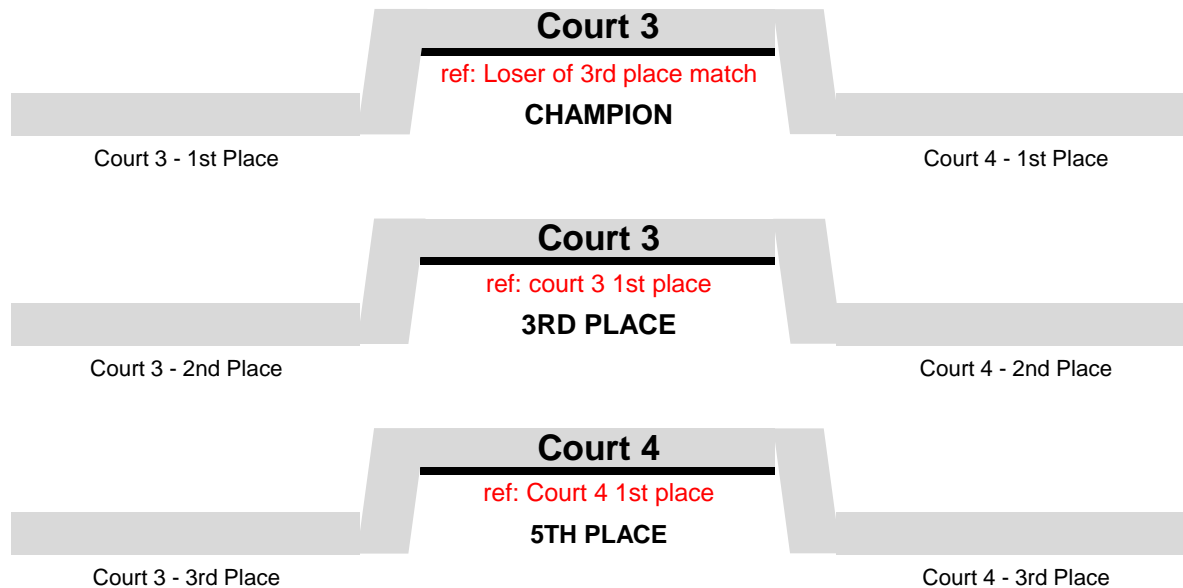

GOLD DIVISION

Tournament MVP
#

All-Tournament Team
#

SILVER DIVISION

SILVER PLAYOFF COURT 3

CV vs Providence
xxxx

Flintridge Prep vs Providence
xxxx

CV vs Flintridge Prep
xxxx

SILVER PLAYOFF COURT 4

Marshall vs Alemany
xxxx

Alemany vs Chaminade
xxxx

Marshall vs Chaminade
xxxx

POOL A

<u>Finish</u>	<u>Match</u>		<u>Games</u>		<u>Points</u>		
	<u>Won</u>	<u>Lost</u>	<u>Won</u>	<u>Lost</u>	<u>Pts for</u>	<u>Pts Ag</u>	<u>Pt Diff</u>
1st Arcadia	3	0	6	0	153	117	1.31
2nd Eagle Rock	1	2	3	4	163	158	1.03
4th Flintridge Prep	1	2	2	5	143	165	0.87
3rd Chaminade	1	2	2	4	118	137	0.86