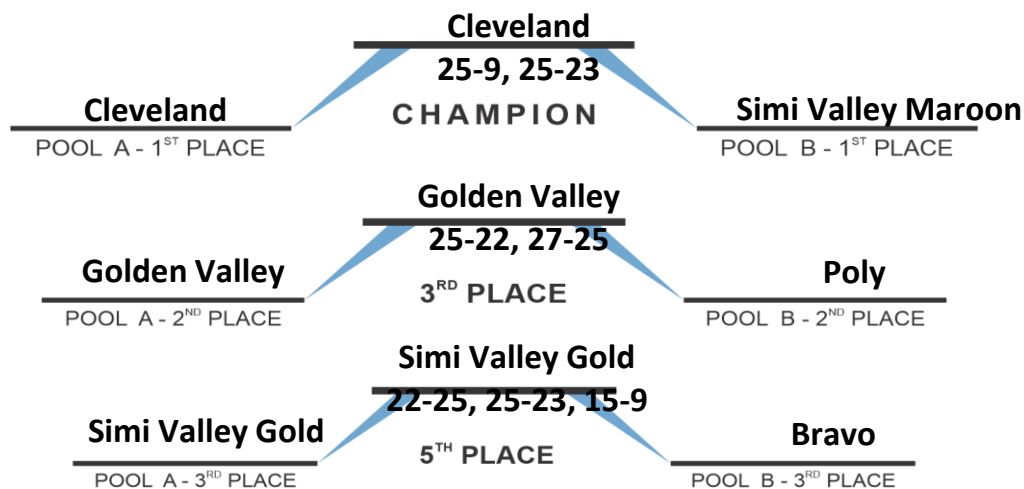

Ref

**Crespi**

**Castaic**

25-14, 25-16

**Temple City**

25-14, 21-25, 15-9

5th Place

**North**

Ref

**Crespi**

**North**

20-25, 25-21, 15-9

7th Place

# SILVER DIVISION

## PLAYOFF POOL A

**Cleveland vs Simi Valley Gold**  
25-20, 27-29, 15-9

**Golden Valley vs Simi Valley Gold**  
25-21, 24-26, 15-9

Golden Valley vs **Cleveland**  
24-26, 21-25