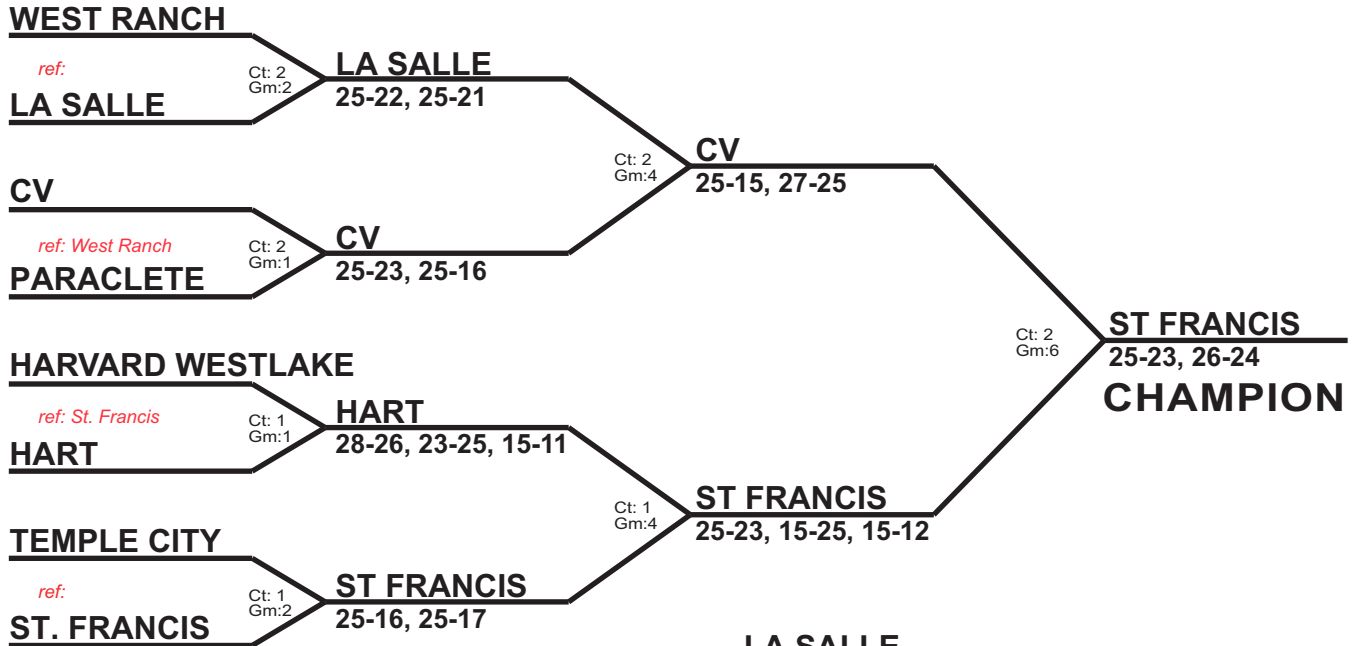

# GOLD DIVISION

**Tournament MVP:**  
 #21 Joey Thompson S/Opp St. Francis

**All Tournament Team:**

#4 Coby Escolano	Lib	St. Francis
#15 Gus Maltazar	S/Opp	St. Francis
#3 Rett Ciccirelli	Lib	Crescenta Valley
#9 Garo Barsemian	OH	Crescenta Valley
#21 Alex Schmidt	M	Hart
#18 CJ Retting	OH	La Salle

# SILVER DIVISION

			Marshall	La Canada	Herritage Christian	Antelope Valley
<b>Marshall</b>	vs <b>Herritage Christian</b>	Gm 1	25		21	
		Gm 2	16		25	
		Gm 3	8		15	
<i>Ref: La Canada</i>						
<b>La Canada</b>	vs <b>Antelope Valley</b>	Gm 1		25		23
		Gm 2		17		25
		Gm 3		15		10
<i>ref: Marshall</i>						
<b>Marshall</b>	vs <b>Antelope Valley</b>	Gm 1	17			25
		Gm 2	17			25
		Gm 3				
<i>Ref: Herritage Christian</i>						
<b>La Canada</b>	vs <b>Herritage Christian</b>	Gm 1		19	25	
		Gm 2		16	25	
		Gm 3				
<i>Ref: Marshall</i>						
<b>Herritage Christian</b>	vs <b>Antelope Valley</b>	Gm 1			25	22
		Gm 2			25	19
		Gm 3				
<i>Ref: La Canada</i>						
<b>Marshall</b>	vs <b>La Canada</b>	Gm 1	25	15		
		Gm 2	25	22		
		Gm 3				
<i>Ref: Antelope Valley</i>						